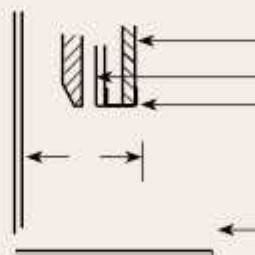

Chartwell fire front

Combination Fireplace. Conventional Logic Convector fires require 5" minimum flue sizes.

kit B315 and a 3" (75mm) deep

depth of 8½" (215mm) at C1.

WIN

THE COST OF YOUR PRODUCT BACK!*

For further home inspiration you can view real life installations at our [Customer Showcase page](#) and share your thoughts and photos of your new stove or fire installation to enter our draw!