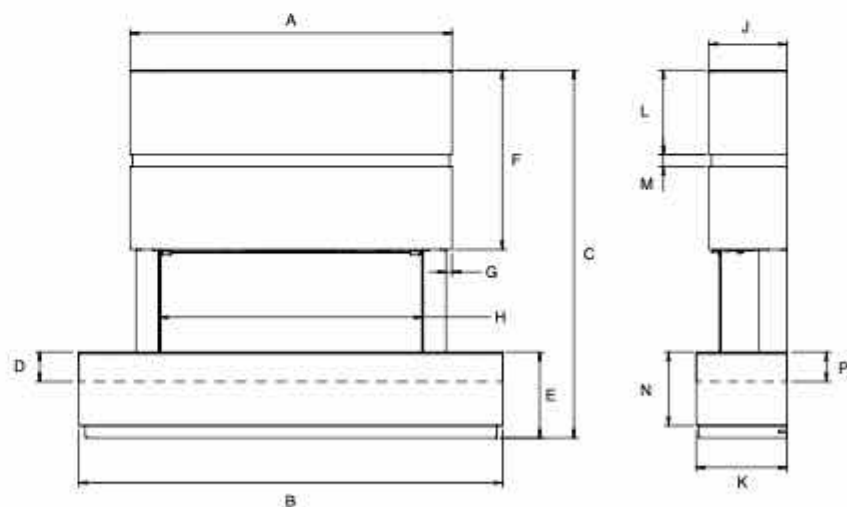

Milazzo Suite Dimensions