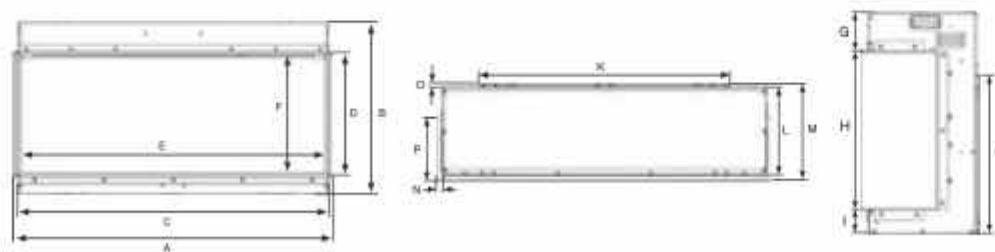

technical information

Avanti electric fires

Luxury Logscape Real Woodland Log Set*

228-129 Avanti 110RW Electric Fire with Luxury Logscape Real Woodland Log Set*

228-155 Avanti 150RW Electric Fire with Luxury Logscape Real Woodland Log Set*

228-173 Avanti 190RW Electric Fire with Luxury Logscape Real Woodland Log Set*

Split Oak Log-Effect

228-025 Avanti Electric Fire 110RW with Split Oak Log-Effect

228-031 Avanti Electric Fire 150RW with Split Oak Log-Effect

228-044 Avanti Electric Fire 190RW with Split Oak Log-Effect

Split Silver Birch Log Set

928-815 Avanti 110RW Silver Birch Log Set

928-822 Avanti 150RW Silver Birch Log Set

928-831 Avanti 190RW Silver Birch Log Set

Optional Mood Lighting

923-835 Optional Mood Lighting

Dimensions